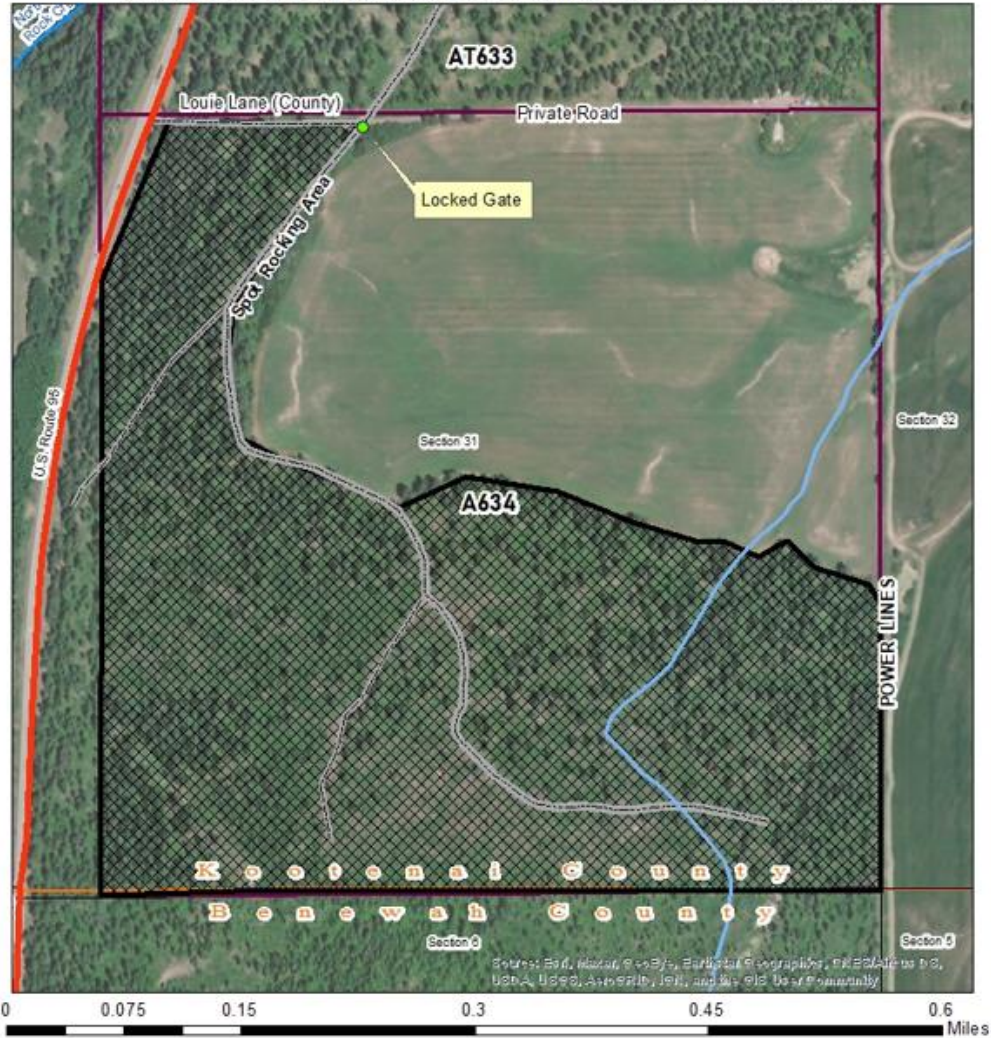

SE¼ of Section 31 of T47N, R4W, Boise Meridian, Kootenai County, Idaho

Map made by C Niver on 9/9/2022

LEGEND	
	Perennial Streams
	Intermittent Streams
	Primary Roads
	Four Wheel Drive Roads
	Harvest Area
	Allotments
	Sections